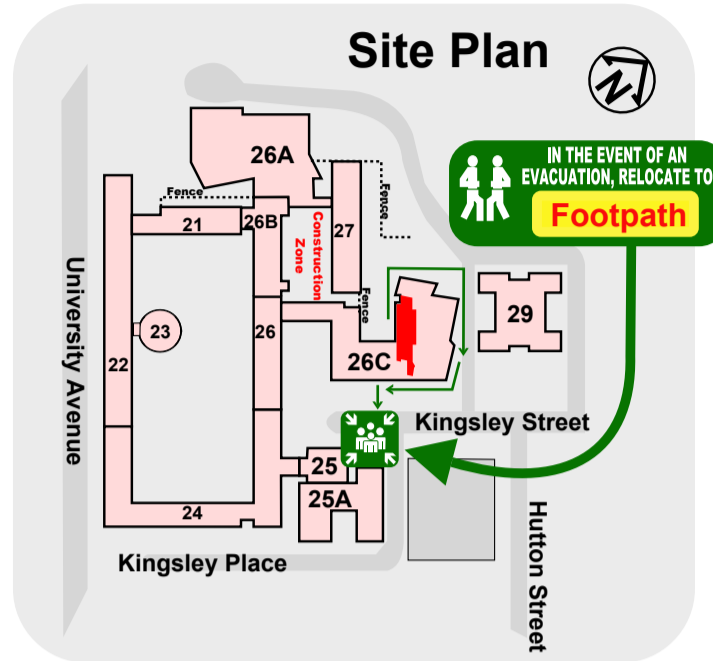

Assembly area

EMERGENCY PROCEDURES

R REMOVE people from the immediate danger.

A ALERT all people nearby. RAISE AN ALARM - DIAL 000

C CONFINE the Smoke and Fire, attempt to extinguish the fire if safe and trained to do so.

E EVACUATE the building and proceed to the Assembly Area

ANU Security 6125 2249 (X52249)
Then press 1 for emergency priority

FOR ALL EMERGENCY SERVICES
Dial 000

FOR ALL EMERGENCIES CONTACT SECURITY
Dial 52249

TEXT EMERGENCY CALL
Dial 106